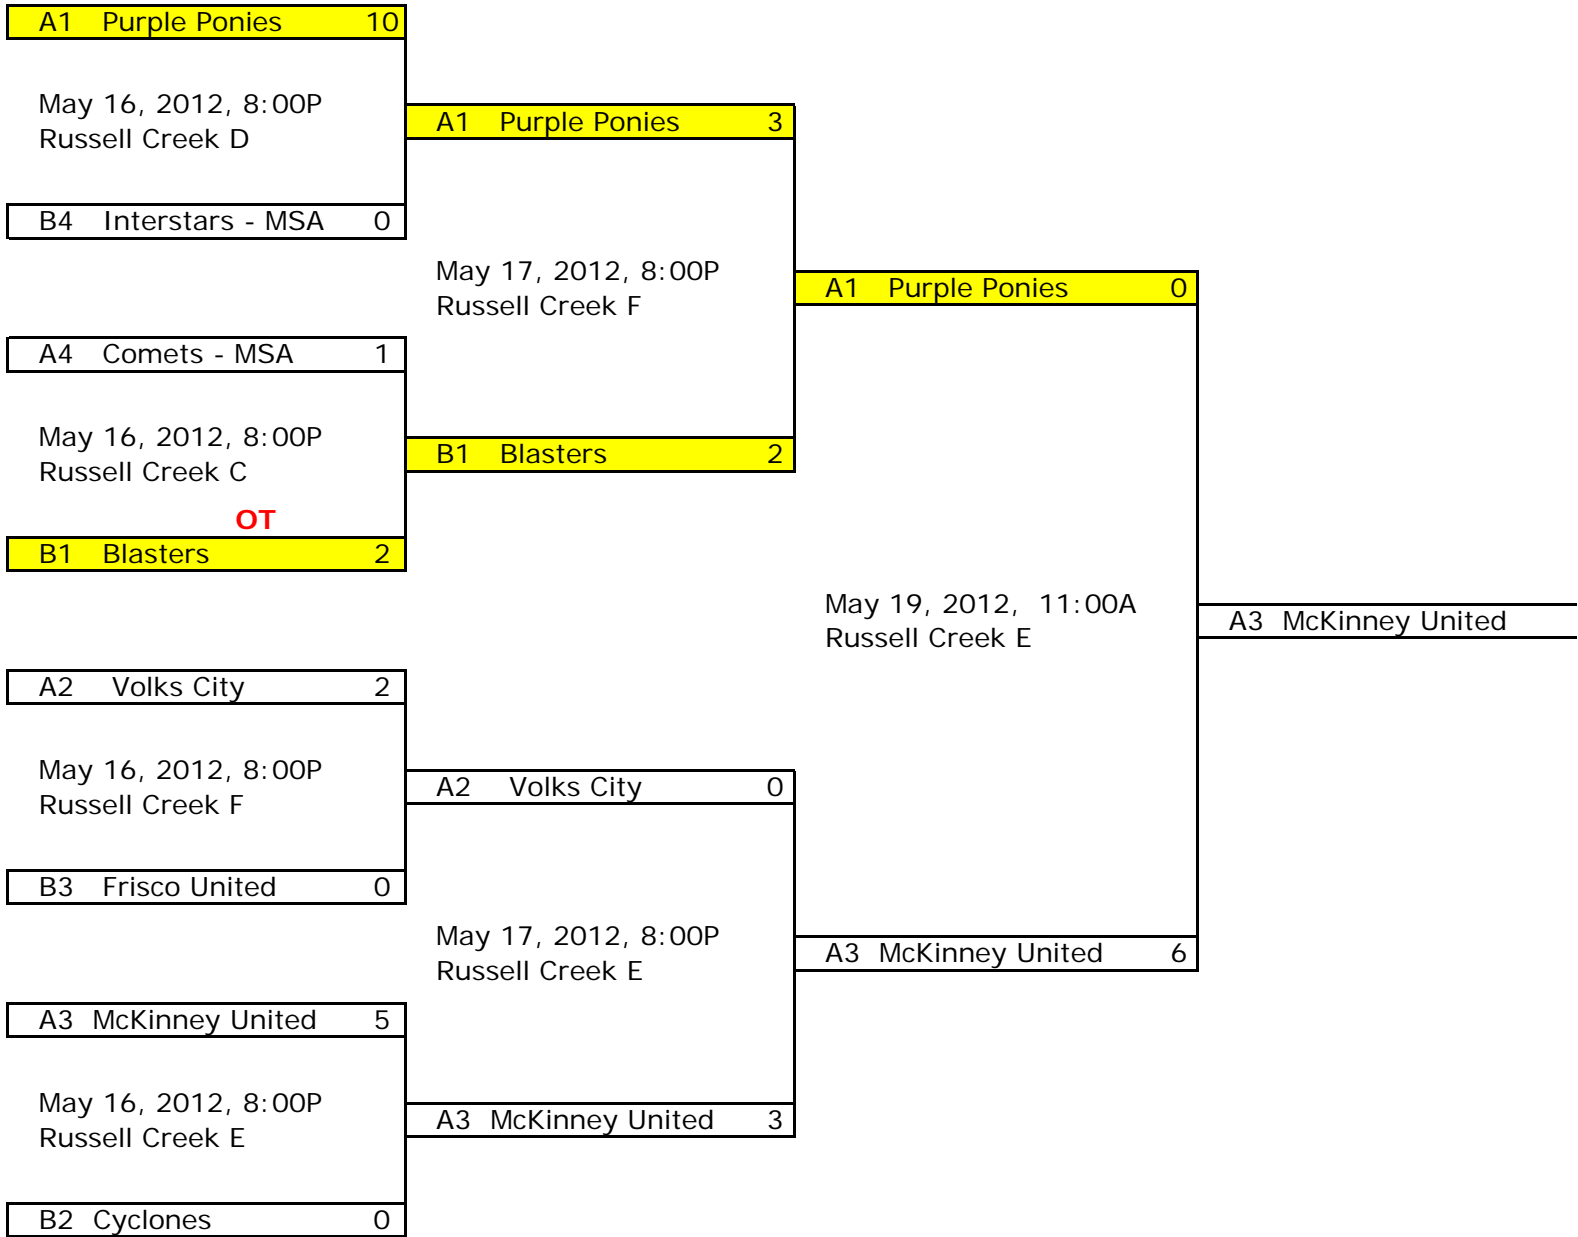

U19 BOYS

Playoff brackets may be adjusted if inclement weather impacts any portion of the remainder of the season. The dates and times could be changed, the number of teams could be decreased, or the playoffs could be suspended altogether.