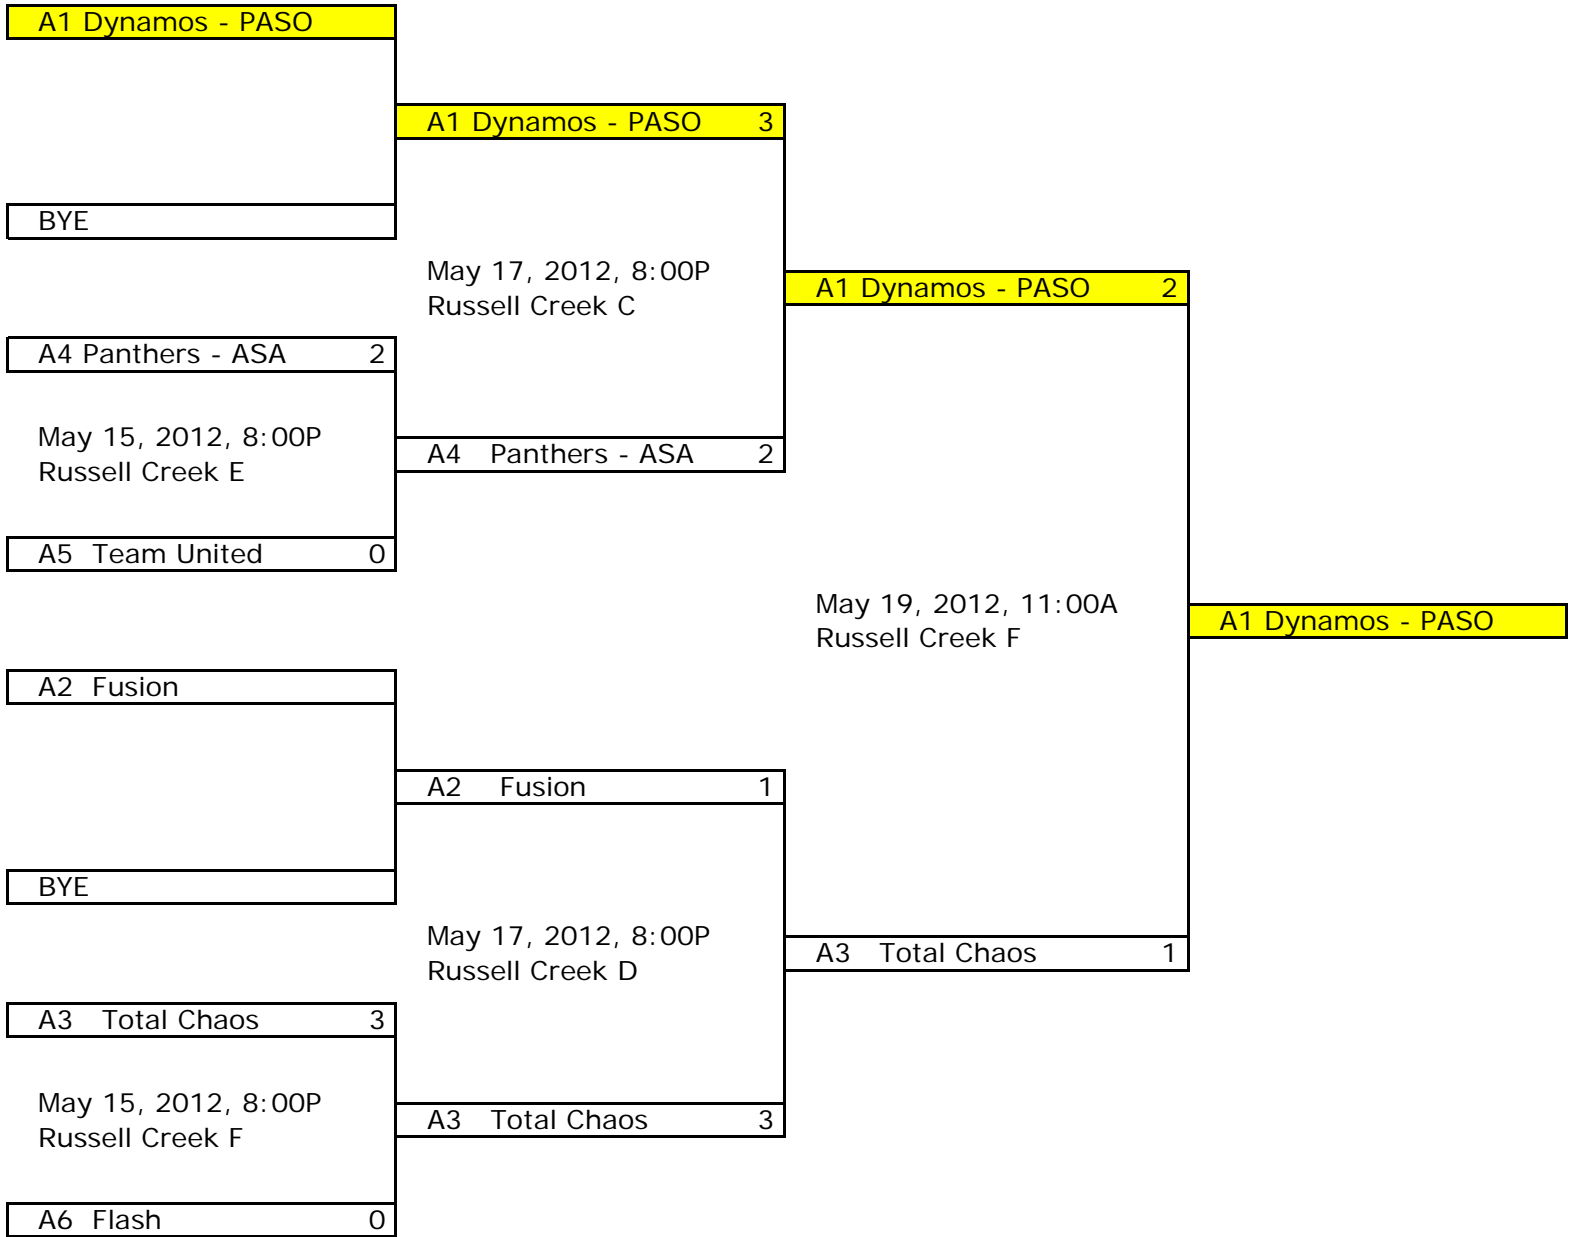

U19 GIRLS

Playoff brackets may be adjusted if inclement weather impacts any portion of the remainder of the season. The dates and times could be changed, the number of teams could be decreased, or the playoffs could be suspended altogether.