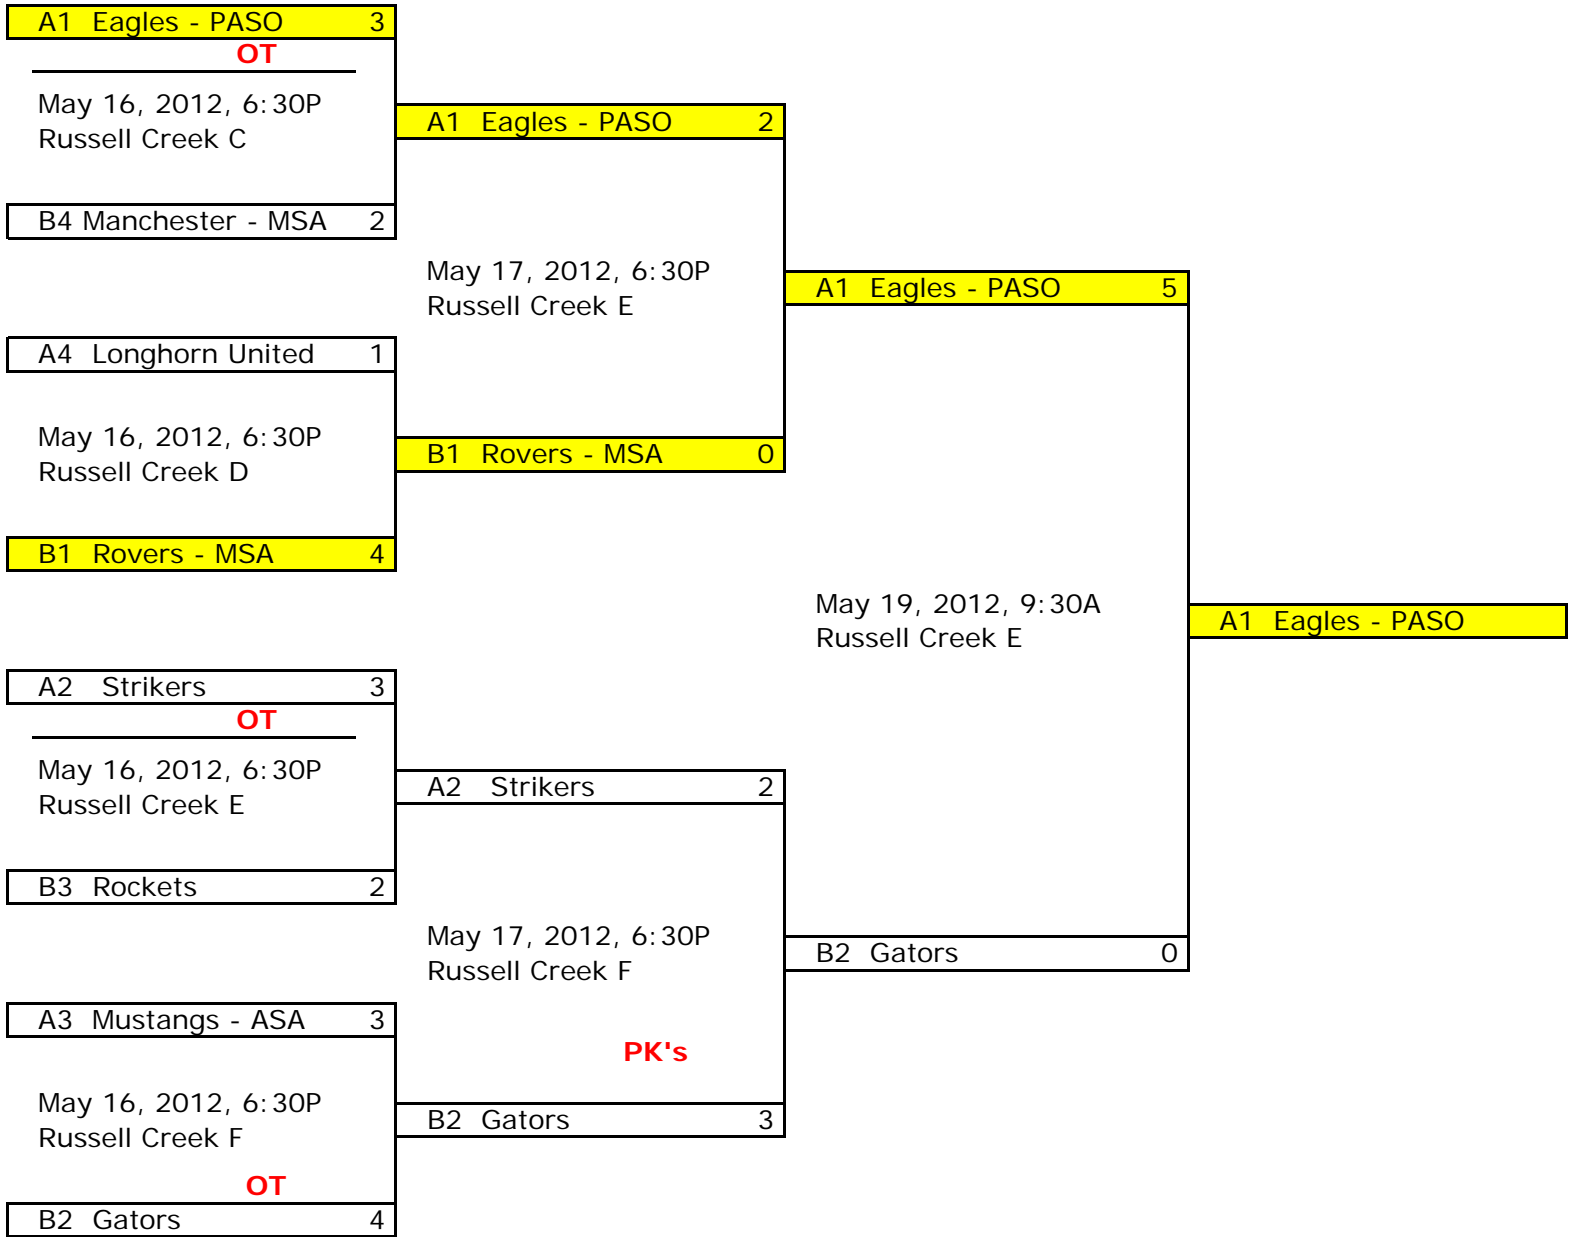

**U16 BOYS**

Playoff brackets may be adjusted if inclement weather impacts any portion of the remainder of the season. The dates and times could be changed, the number of teams could be decreased, or the playoffs could be suspended altogether.