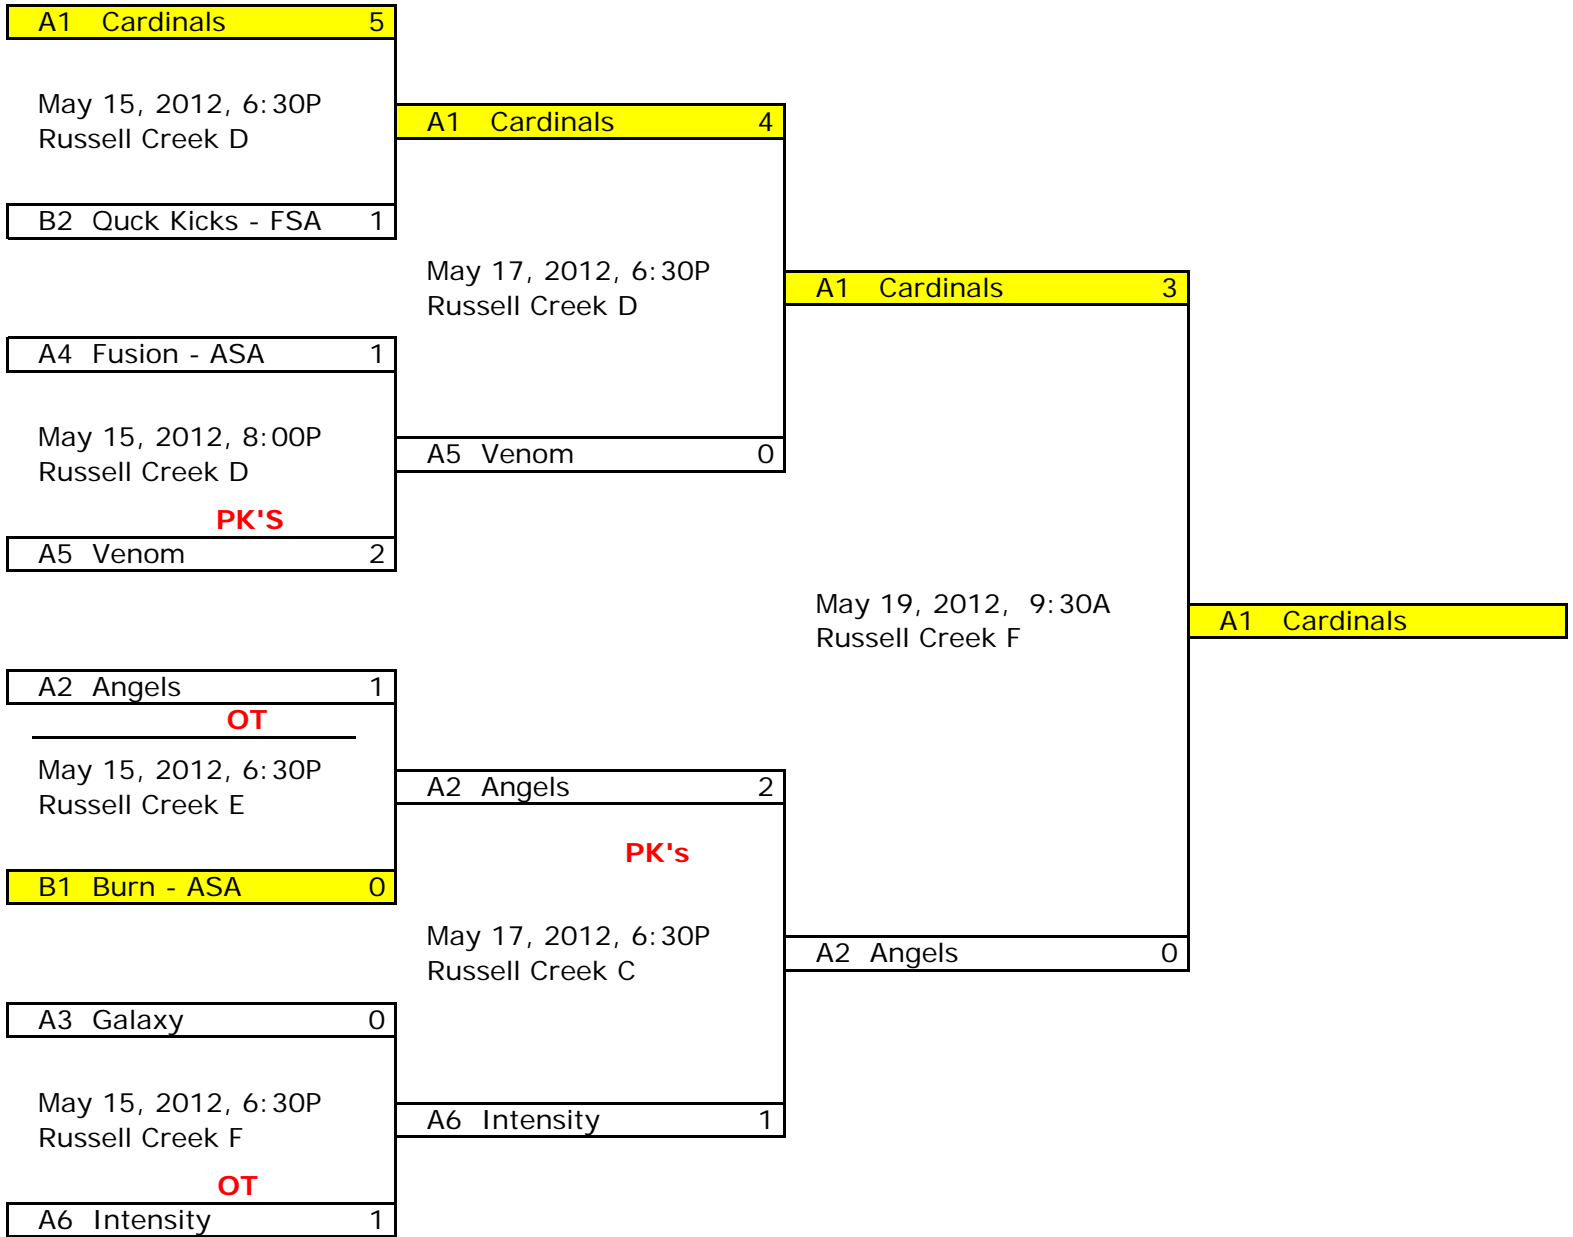

U16 GIRLS

Playoff brackets may be adjusted if inclement weather impacts any portion of the remainder of the season. The dates and times could be changed, the number of teams could be decreased, or the playoffs could be suspended altogether.